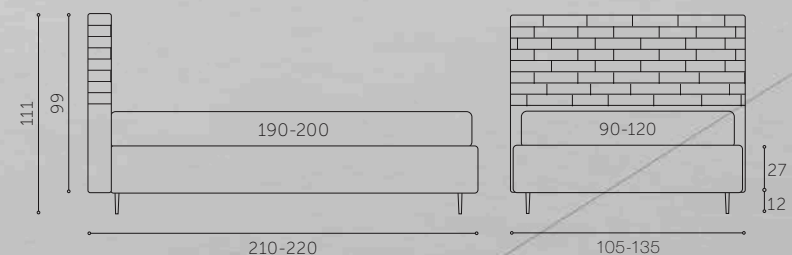

WALL THIN

Letto dalla testata lineare che può essere realizzata in tre diverse versioni completamente sfoderabili: testata liscia, testata con trapuntatura dal design a mattoni grandi oppure con mattoni piccoli.

Bed with a linear headboard that comes in three different versions, all with fully removable covers: smooth, quilted with large brick design or quilted with small brick design.

Prezzo proposta foto 120x190 iva esclusa
Letto senza rete € 641
Letto con box dinamica € 976

Giroletto/Bed surround: art. 127
Piede/Feet: art. MT7
Tessuto/Fabric:
art. Rino col. 37 Cat. E