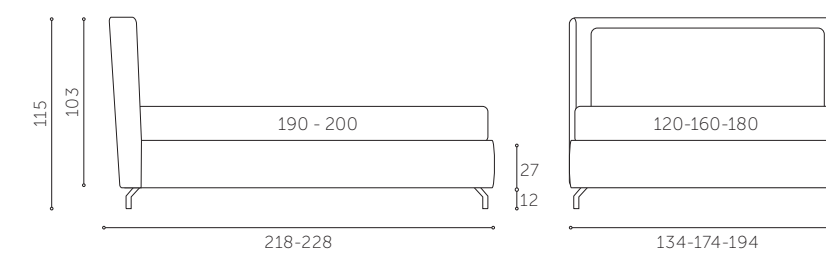

- Giroletto/Bed surround: art. 127
- Piede/Feet: art. MT4
- 1 Tessuto/Fabric: art. Positano col. 02 Cat. E
- 2 Tessuto/Fabric: art. Positano col. 11 Cat. E