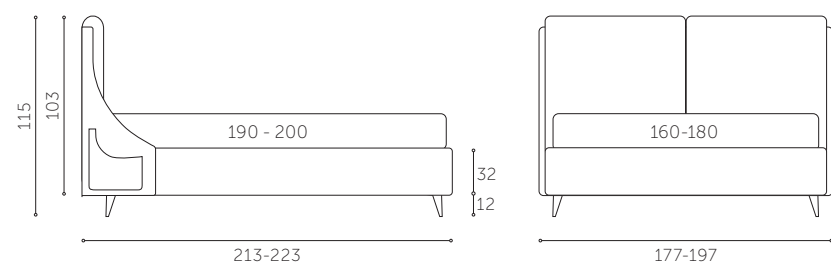

Poltroncina/Armchairs: mod. Chantal
Piede/Foot: art. MT2
Tessuto/Fabric: art. Bentley col. 03 Cat. Lusso