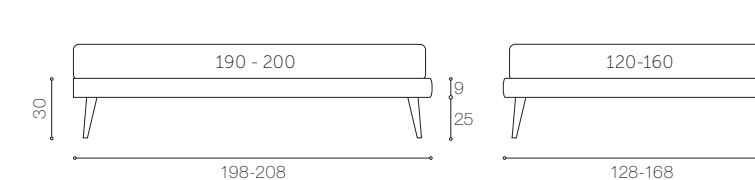

SOMMIER 9

rete di struttura

BEDS!3.0: Sommier e Testate / Sommier and wall-mounted

Il sommier con rete di struttura integrata coniuga raffinatezza, praticità e design in un unico prodotto; il rivestimento della struttura è completamente sfoderabile. A richiesta è possibile abbinare una testata boiserie con attacco a parete, disponibile in diverse dimensioni e finiture.

The sofa bed with integrated structural bed base marries sophistication, practicality and design in one product; the cover of the structure is fully removable. On request, the bed can be paired with panelled headboards with wall attachment, available in various different finishes and sizes.

Testata a parete
trapuntata
170 x 113 x 3

Rete di Struttura

Testata a parete
con bottoni
170 x 113 x 8

Giroletto/Bed surround: art. 9
Piede/Feet: art. LE24
Tessuto/Fabric: art. Arca col. 619 Cat. E