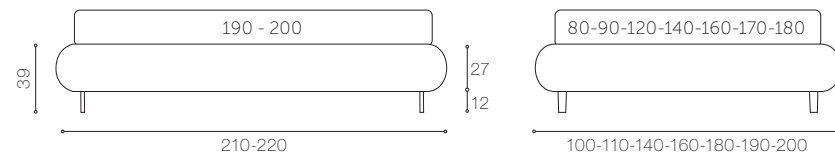

SOMMIER 28

Giroletto/Bed surround: art. 28
Piede/Feet: art. MT1
Tessuto/Fabric: art. Gusto col. 72 Cat. E