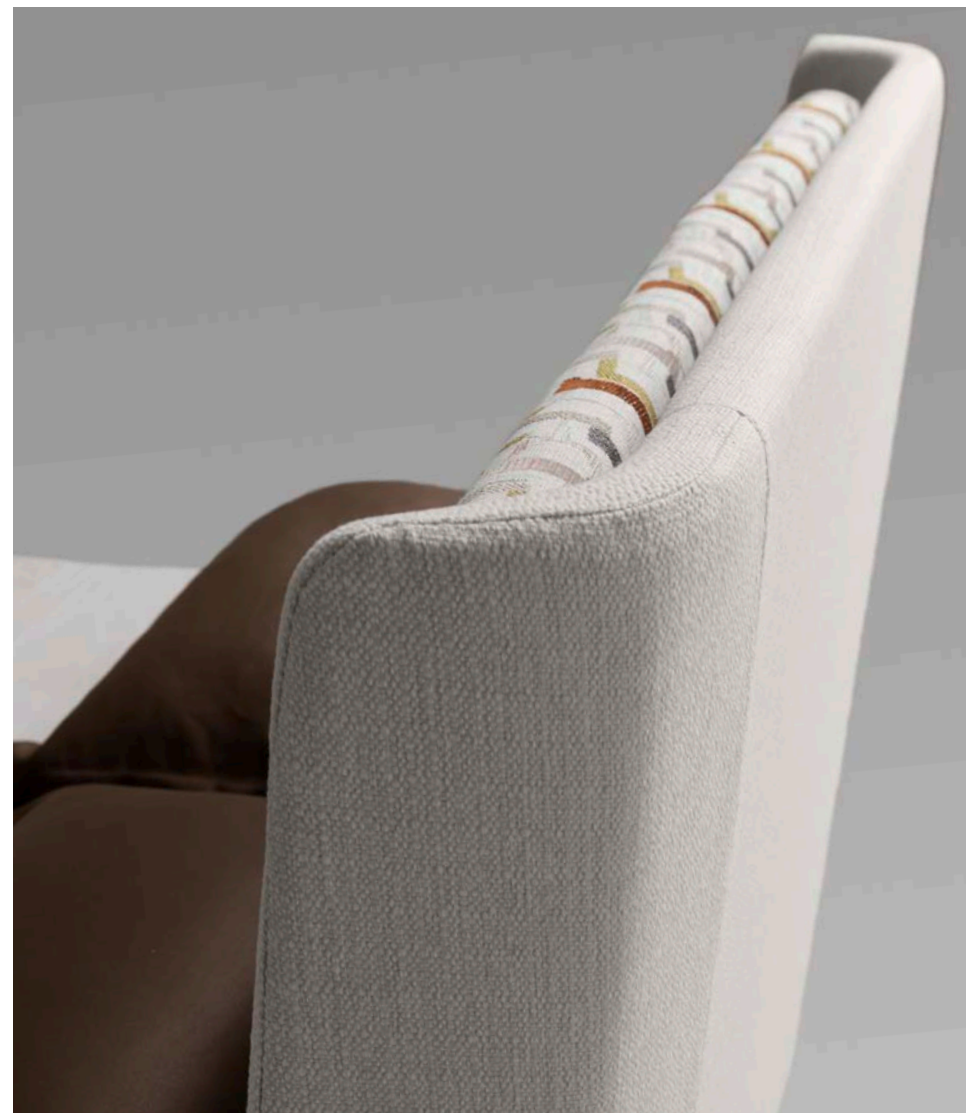

ILLUMINA

Il letto “si illumina” grazie al sistema LED a touch integrato nel perimetro della testata che permette, con un lieve tocco della mano, di creare una calda atmosfera all’interno della propria camera da letto.

The bed “lights up” thanks to the LED touch system that is integrated into the edge of the headboard; with just a light touch of the hand, this creates a warm, welcoming atmosphere inside the bedroom.

Sono disponibili a richiesta i rivestimenti di ricambio del pannello imbottito per cambiare look o proteggere la testata.

Replacement covers for the padded panel are available on request to change the look or protect the headboard.