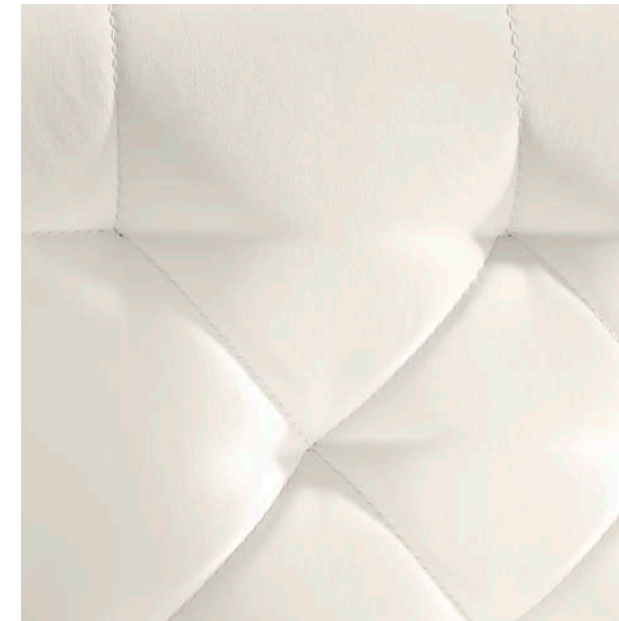

OPERA

trapuntato

Giroletto/Bed surround: art. 133
Piede/Feet: art. C3 argento
Pelle/Leather: art. Taurus col. 01 Cat. Special

Pouf quadrato: art. 45
Pelle/Leather: art. Taurus col. 01 Cat. Special

trapuntatura semplice