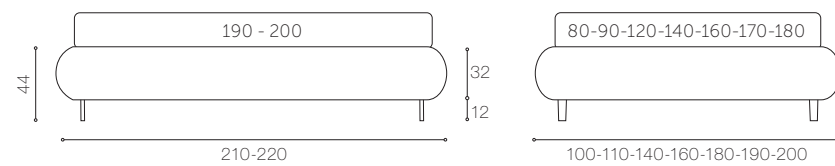

SOMMIER 88

Giroletto/Bed surround: art. 88
Piede/Feet: art. MT1
Tessuto/Fabric: art. Gusto col. 72 Cat. E