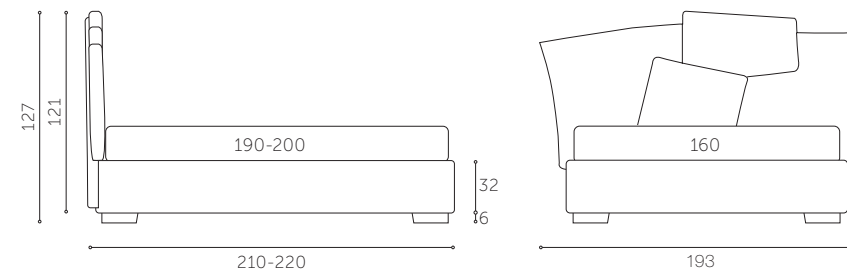

FANTASY

Giroletto/Bed surround: art. 33
Piede/Feet: art. B2 wengè

Poltroncina/Armchairs: mod. Clarissa
Tessuto/Fabric: art. Refosco col. 27 Cat. Lusso
Profilo tessuto/Fabric profile: art. Refosco col. 07 Cat. Lusso