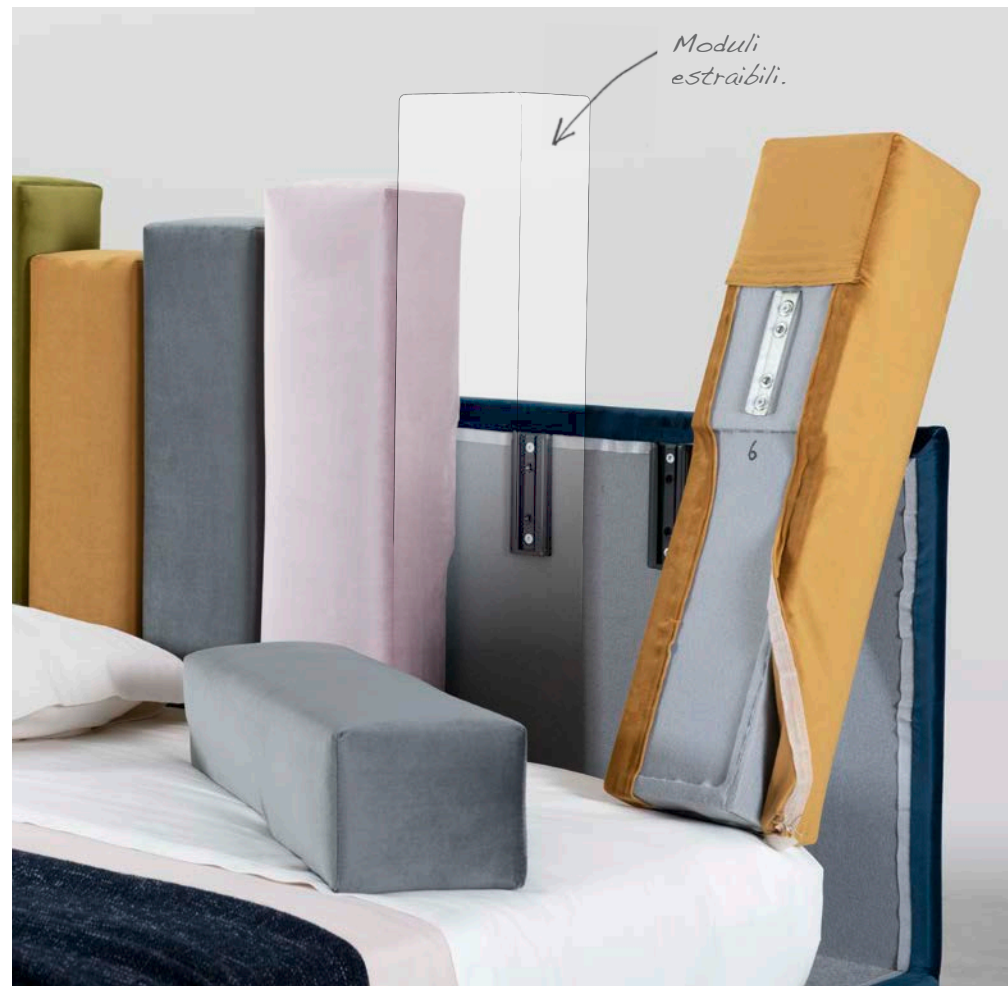

DOMINO MIX

Giroletto/Bed surround: art. 127

Piede/Feet: art. MT4

Tessuto/Fabric: art. Velluto multicolor Cat. "come foto"

DOMINO MIX

versione unicolor