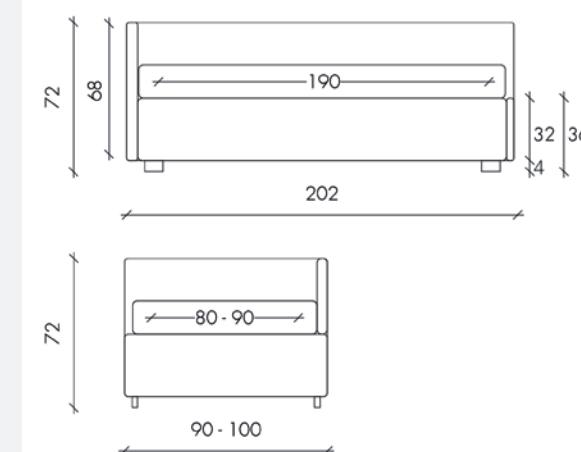

Tessuto/Fabric:
art. Positano col. 83 Cat. E