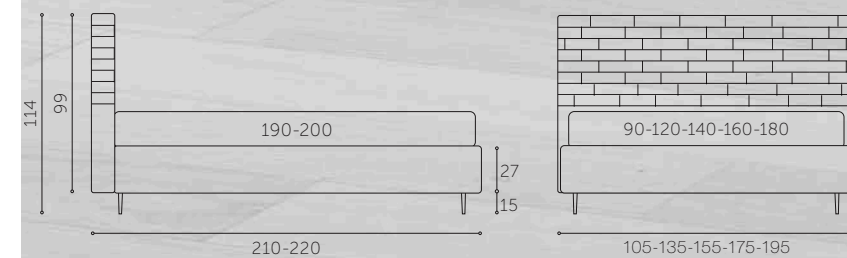

Giroletto/Bed surround: art. 127
Piede/Feet: art. MT15
Tessuto/Fabric: art. Arca col. 619 Cat. E