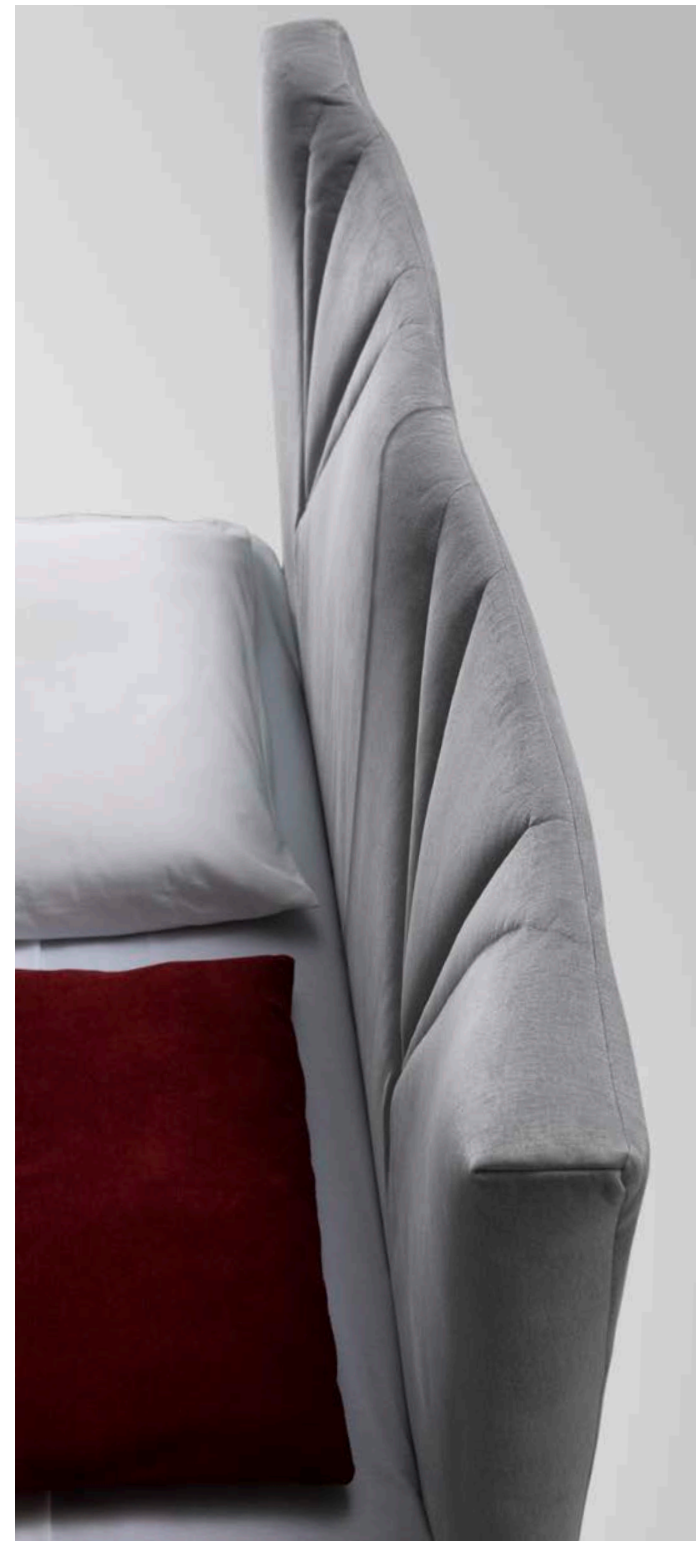

DIAMANTE

rete di struttura

Poltroncina/Armchairs: mod. Kate
Piede/Feet: art. MT9
Tessuto/Fabric: art. Monolith col. 84 Cat. E

Giroletto/Bed surround: art. 9
Piede/Feet: art. LE24
Tessuto/Fabric: art. Monolith col. 84 Cat. E