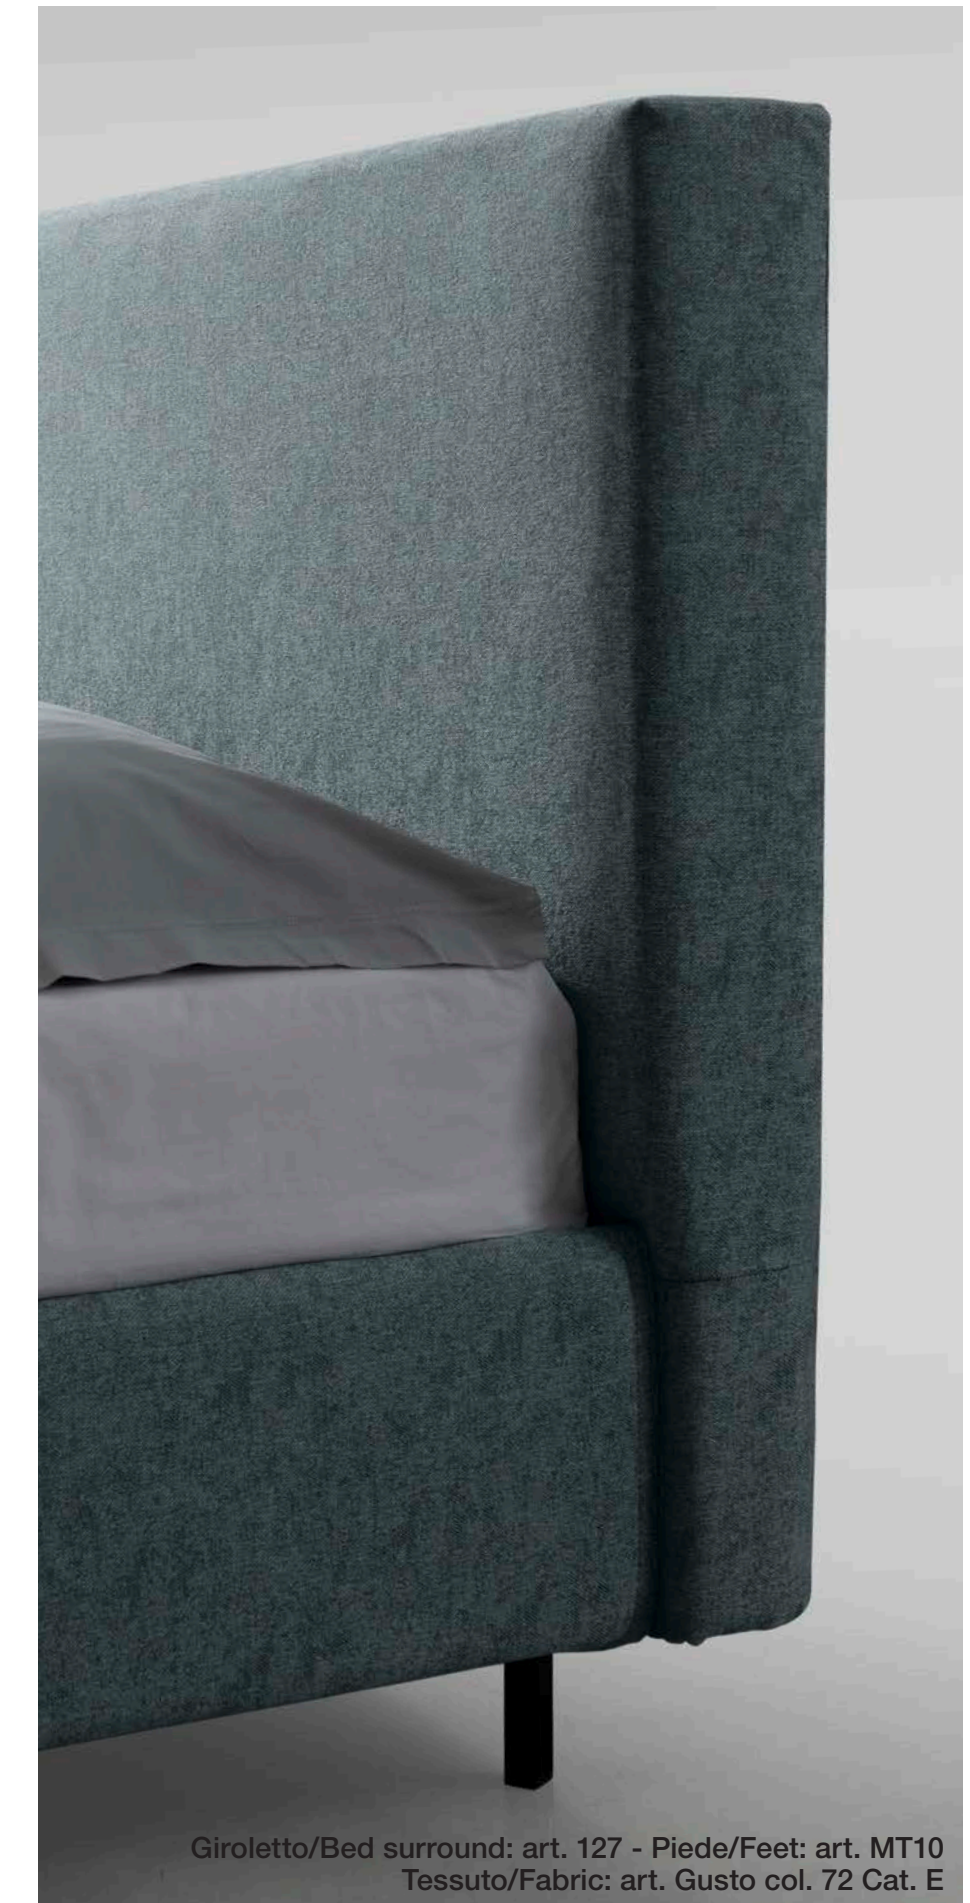

WALL SMOOTH

Giroletto/Bed surround: art. 127 - Piede/Feet: art. MT10
Tessuto/Fabric: art. Gusto col. 72 Cat. E