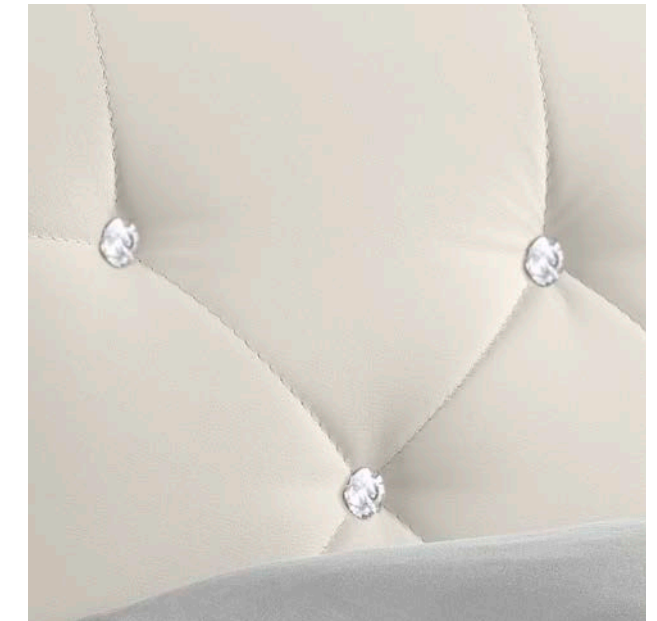

trapuntatura con Swarovski