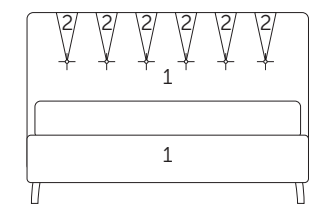

Poltroncina/Armchairs: mod. Clarissa
Tessuto/Fabric: Refosco col. 27 Cat. Lusso
Profili a contrasto/Contrast profile: art. Acapulco col. 701