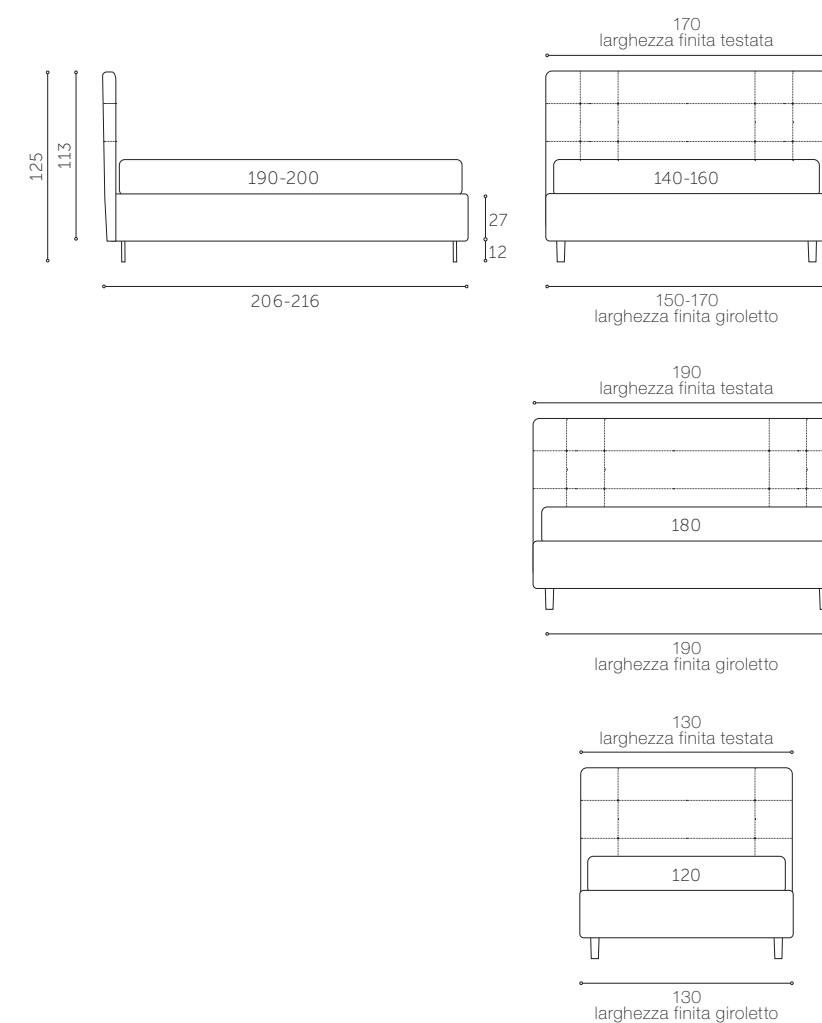

Giroletto/Bed surround: art. 127
Piede/Foot: art. MT7
Tessuto/Fabric: art. Facebuk col. 111 Cat. Lusso

Panchetta/Benche: art. 23 con contenitore
Piede/Foot: art. MT7
Tessuto/Fabric: art. Facebuk col. 111 Cat. Lusso