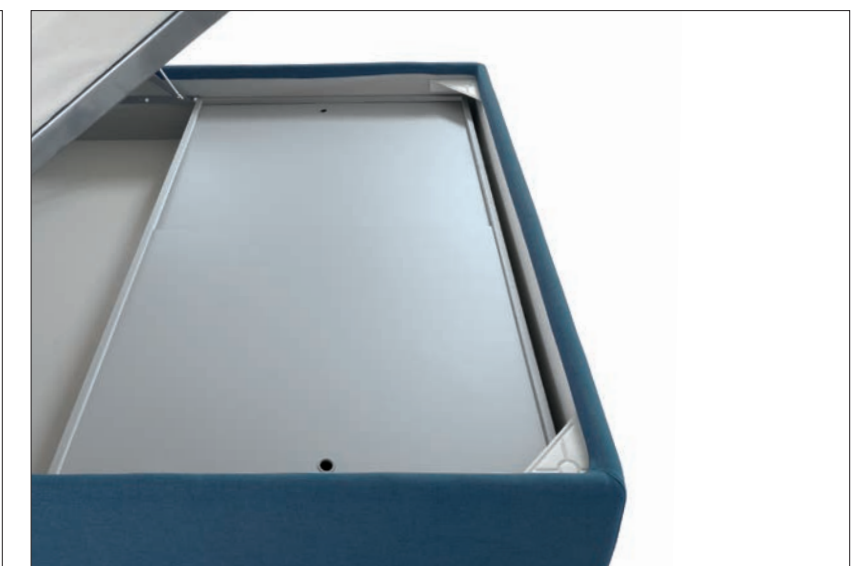

CABINET CONTAINER

with sliding doors
stored in the container
compartment.