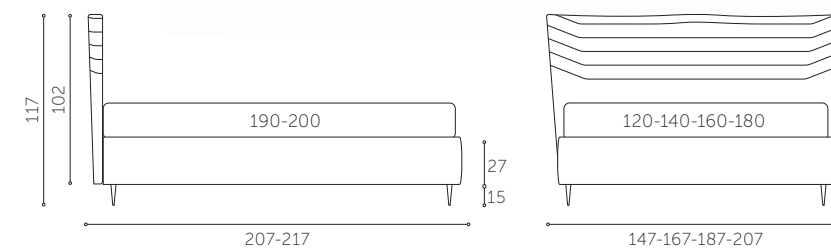

ONDA

Giroletto/Bed surround: art. 127
Piede/Foot: art. MT15
Tessuto/Fabric: art. Bacos col. Beige Cat. E