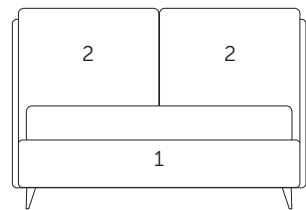

CLIZIA

Comfort e modernità si incontrano in questo letto che, con la sua testata composta da due morbidi cuscinoni ed un design fresco e sbarazzino, cattura l'interesse di chi lo guarda.

La comoda tasca portaoggetti, presente su entrambi i lati, permette di riporre una rivista o il proprio tablet senza scendere dal letto e può essere personalizzata con colori tinta su tinta o a contrasto.

Comfort and modernity come together in this bed which piques the interest of anyone who looks at it, with its headboard composed of two soft cushions and its fresh, breezy design. The handy storage pocket on both sides enables you to keep a magazine or tablet on hand so there's no need to get out of bed to fetch it, and can be customised in either matching or contrasting colours.

Giroletto/Bed surround: art. 133

Piede/Feet: art. MT2

1 Tessuto/Fabric: art. Velluto col. 14 Cat. E

2 Tessuto/Fabric: art. Bentley col. 03 Cat. Lusso

Prezzo proposta foto 160x190 iva esclusa
Letto senza rete € 1.131
Letto con box dinamica € 1.501