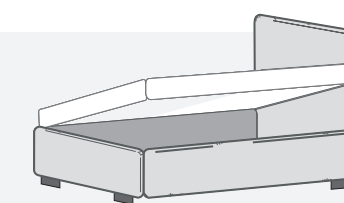

Letto con box laterale sx