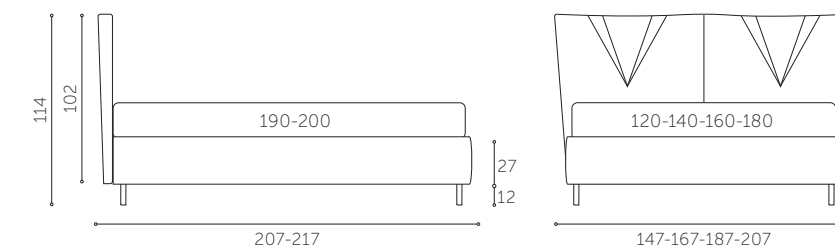

DIAMANTE

Prezzo proposta foto 160x190 iva esclusa
Letto senza rete € 1.035
Letto con box dinamica € 1.405

Giroletto/Bed surround: art. 127
Piede/Feet: art. MT1
Tessuto/Fabric: art. Cotone 180 col. 46 Cat. Lusso