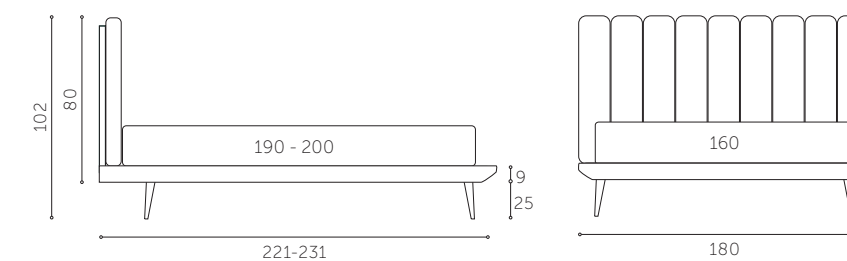

Testata con moduli estraibili e sfoderabili.

Giroletto/Bed surround: art. 10
Piede/Feet: art. LE24
Tessuto/Fabric: art. Rino col. 37 Cat. E