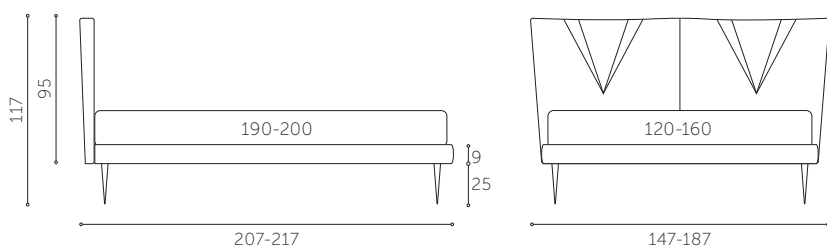

DIAMANTE

rete di struttura

Poltroncina/Armchairs: mod. Kate
Piede/Feet: art. MT9
Tessuto/Fabric: art. Monolith col. 84 Cat. E

Giroletto/Bed surround: art. 9
Piede/Feet: art. LE24
Tessuto/Fabric: art. Monolith col. 84 Cat. E