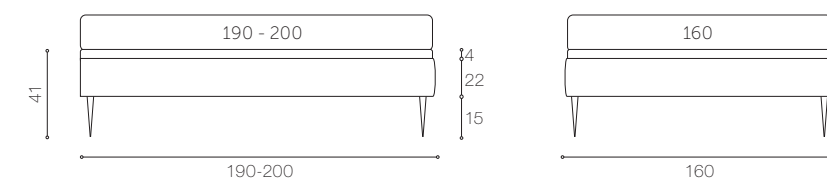

Giroletto/Bed surround: art. 222

Giroletto/Bed surround: art. 322