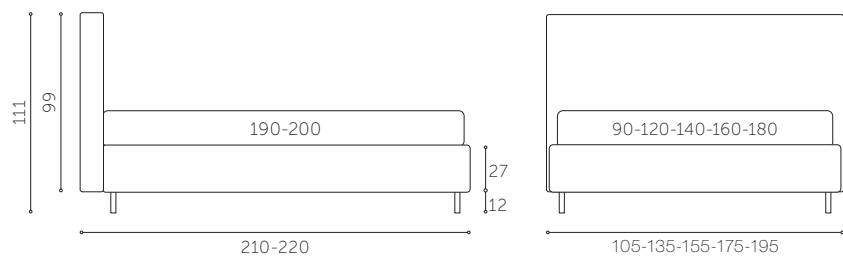

WALL SMOOTH

Prezzo proposta foto 160x190 iva esclusa
Letto senza rete € 684
Letto con box dinamica € 1.054

Giroletto/Bed surround: art. 127
Piede/Feet: art. MT10
Tessuto/Fabric: art. Gusto col. 72 Cat. E
Pouf rotondo: art 52
Tessuto/Fabric: art. Gusto col. 72 Cat. E