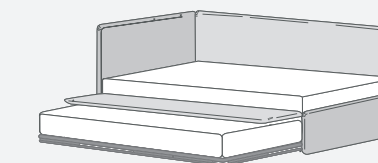

Divano laterale sx con rete estraibile