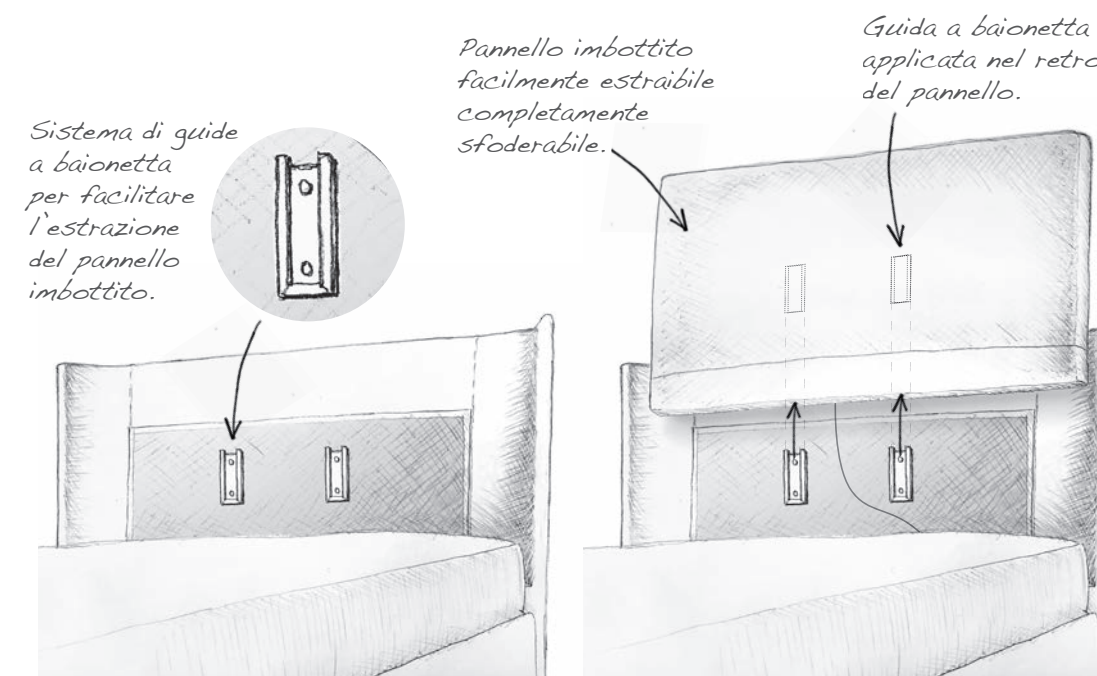

ILLUMINA

rete di struttura

Giroletto/Bed surround: art. 9
Piede/Feet: art. MT25
1 Tessuto/Fabric:
art. Alchimia col. 406 Cat. Super
2 Tessuto/Fabric:
art. Alchimia Trap. col. 406 Cat. Super

Poltroncina/Armchairs: mod. Chantal
Piede/Feet: art. MT25
Tessuto/Fabric: art. Alchimia col. 406 Cat. Super