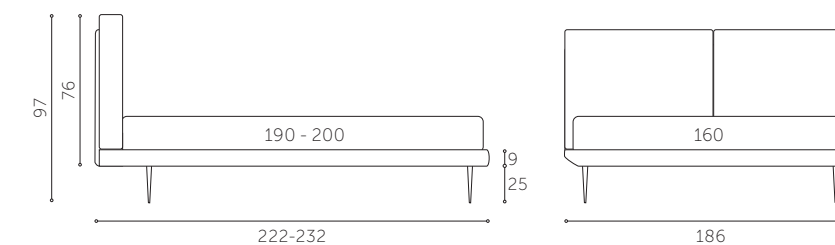

Giroletto/Bed surround: art. 10
Piede/Foot: art. MT25
Tessuto/Fabric: art. Vogue col. 10 Cat. Lusso

Tessuto: foderine di ricambio cuscinoni testata
art. Paintact dis. 7 col. 25 Cat. Super
Fabric: replacement headboard cushion covers
art. Paintact dis. 7 col. 25 Cat. Super

Panchetta alta con contenitore/High bench with storage compartment: art. 32
Tessuto/Fabric: art. Vogue col. 10 cat. Lusso
Sedile/Seat: art. Paintact dis. 7 col. 25 Cat. Super