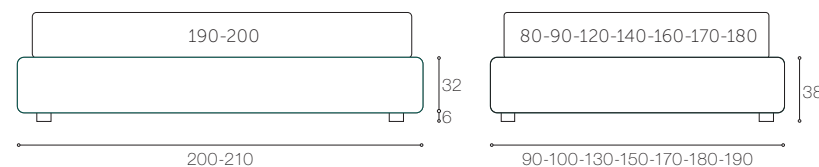

Giroletto/Bed surround: art. 133
Piede/Feet: art. B2 wengè
Tessuto/Fabric: art. Struttura 500 col. 07 Cat. Lusso