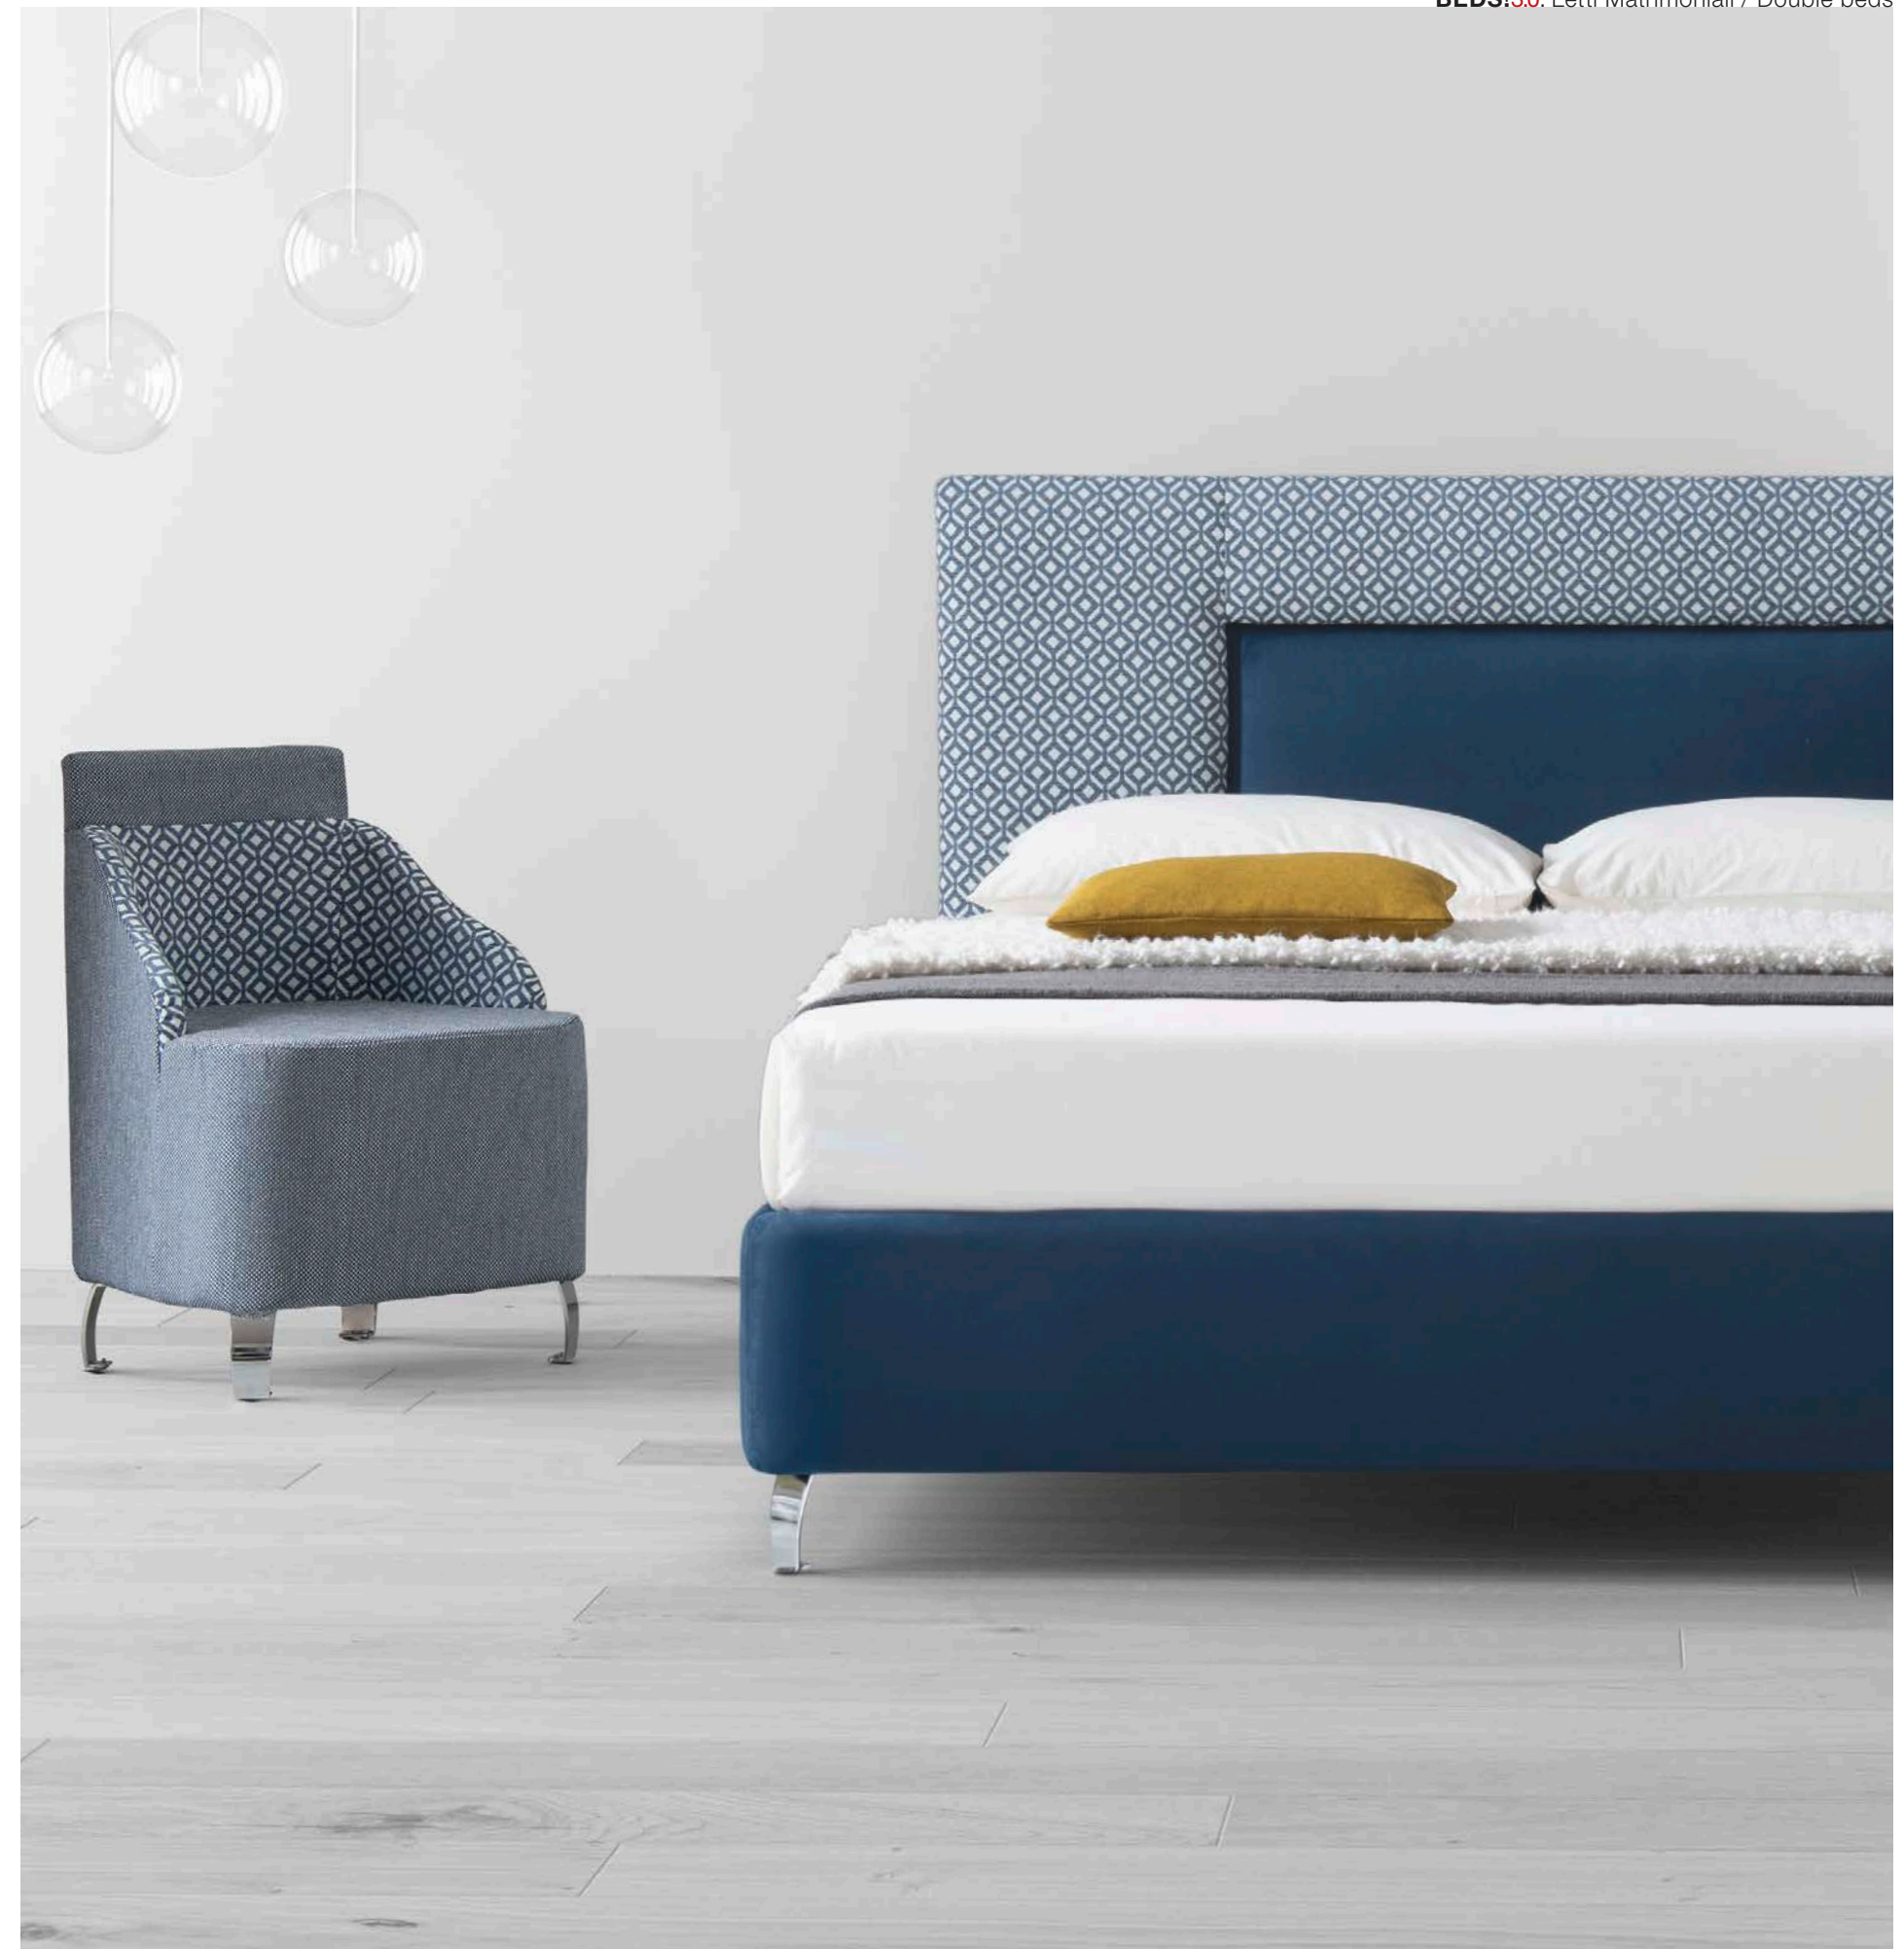

Poltroncina/Armchairs: mod. Corinne
Piede/Feet: art. MT1
Tessuto/Fabric: art. Van Gogh col. 37 Cat. Lusso
schienale/back rest: art. Renoir col. 690 Cat. Lusso