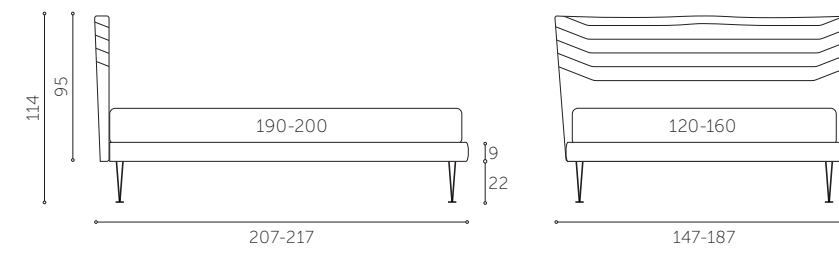

ONDA

rete di struttura

Il rivestimento della testata è realizzato in tessuto trapuntato completamente sfoderabile e lavabile.

The headboard is covered in quilted fabric, and the covers themselves are fully removable and washable.

Giroletto/Bed surround: art. 9
Piede/Feet: art. AG22
Tessuto/Fabric: art. Facebuk col. 602 Cat. Lusso

Panchetta/Benche: mod. Paola
2 braccioli con contenitore/2 armrests with storage compartment
Tessuto/Fabric: art. Facebuk col. 602 Cat. Lusso